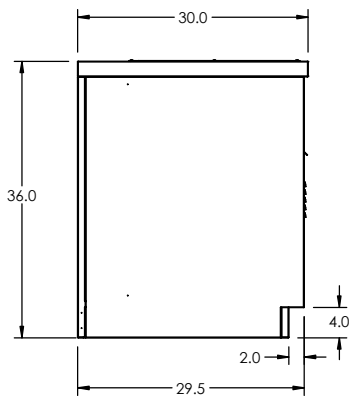

SPECIFICATION SHEET - S628

NON-BELTED CHECK OUT

For additional information and options contact Lyons Store Fixtures.

LYONS
STORE FIXTURES

11301 Electron Drive • Louisville, KY 40299 • Toll Free: 1-866-478-2372 • Fax: 1-866-478-2373