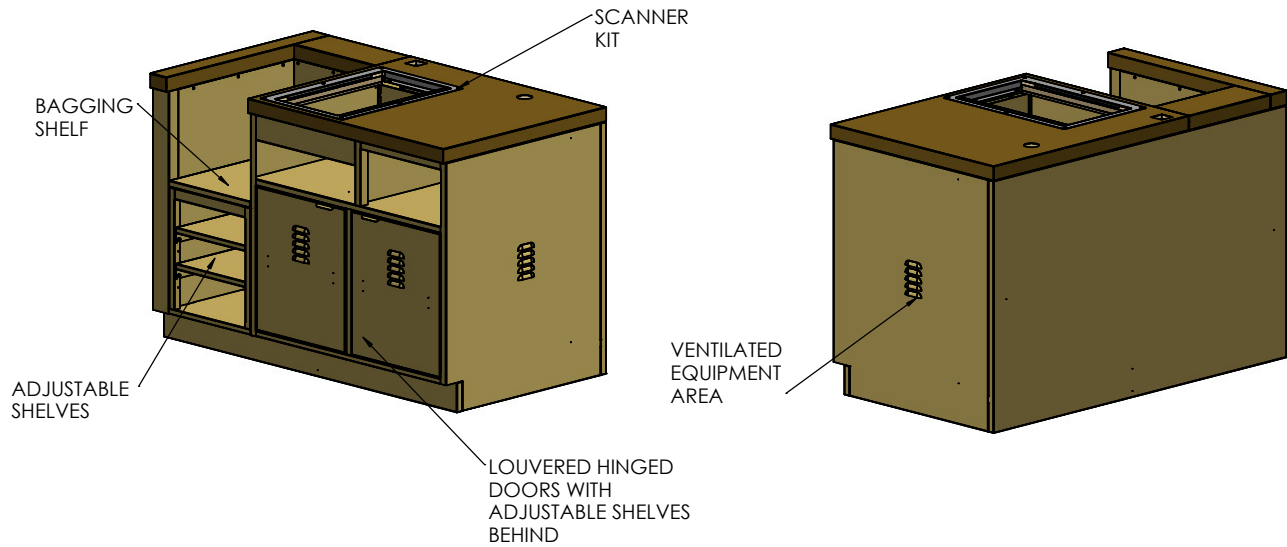

SPECIFICATION SHEET - S628

NON-BELTED CHECK OUT

For additional information and options contact Lyons Store Fixtures.

LYONS
STORE FIXTURES

11301 Electron Drive • Louisville, KY 40299 • Toll Free: 1-866-478-2372 • Fax: 1-866-478-2373