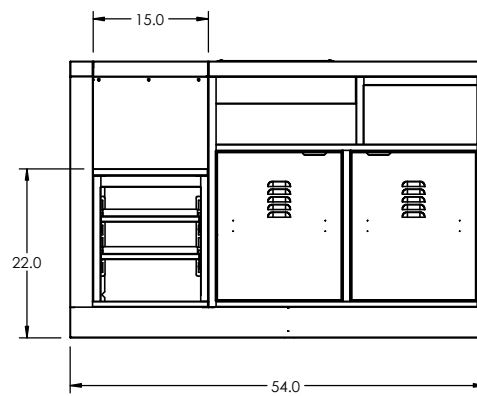

SPECIFICATION SHEET - S628

NON-BELTED CHECK OUT

For additional information and options contact Lyons Store Fixtures.

LYONS
STORE FIXTURES

11301 Electron Drive • Louisville, KY 40299 • Toll Free: 1-866-478-2372 • Fax: 1-866-478-2373