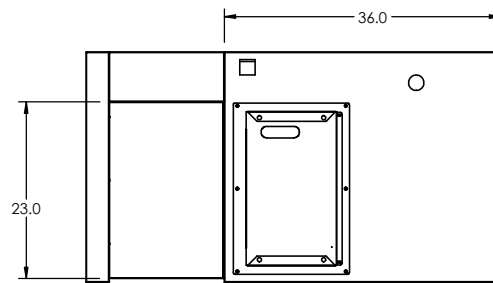

SPECIFICATION SHEET - S628

NON-BELTED CHECK OUT

For additional information and options contact Lyons Store Fixtures.

LYONS
STORE FIXTURES

11301 Electron Drive • Louisville, KY 40299 • Toll Free: 1-866-478-2372 • Fax: 1-866-478-2373