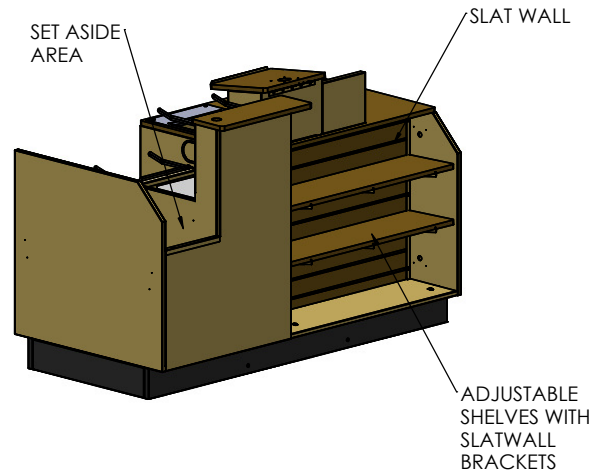

SPECIFICATION SHEET - S638

NON-BELTED CHECK OUT

For additional information and options contact Lyons Store Fixtures.

LYONS
STORE FIXTURES

11301 Electron Drive • Louisville, KY 40299 • Toll Free: 1-866-478-2372 • Fax: 1-866-478-2373