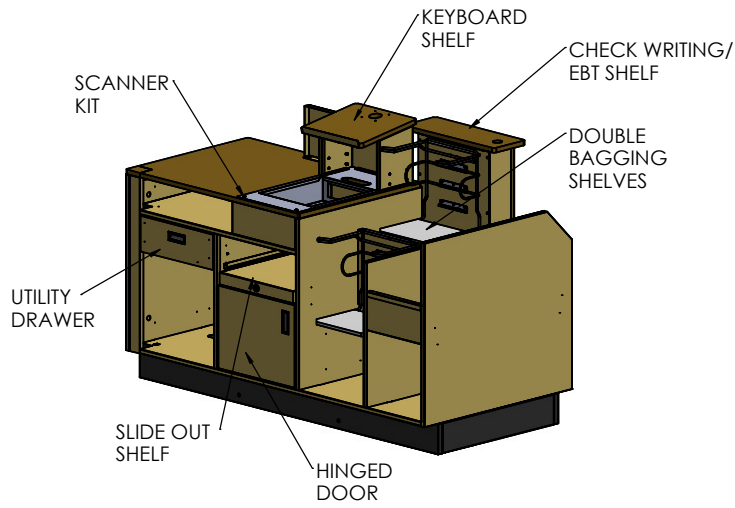

SPECIFICATION SHEET - S638

NON-BELTED CHECK OUT

For additional information and options contact Lyons Store Fixtures.

LYONS
STORE FIXTURES

11301 Electron Drive • Louisville, KY 40299 • Toll Free: 1-866-478-2372 • Fax: 1-866-478-2373