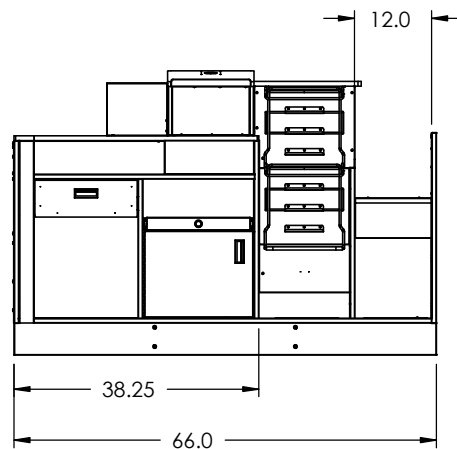

SPECIFICATION SHEET - S638

NON-BELTED CHECK OUT

For additional information and options contact Lyons Store Fixtures.

LYONS
STORE FIXTURES

11301 Electron Drive • Louisville, KY 40299 • Toll Free: 1-866-478-2372 • Fax: 1-866-478-2373