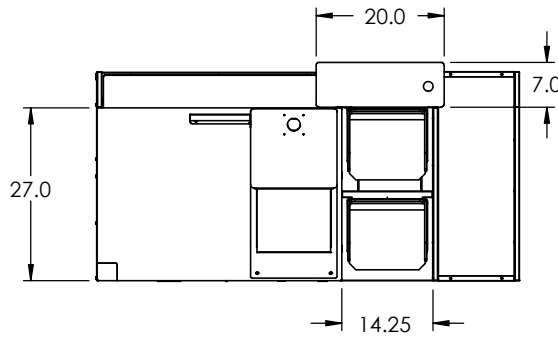

SPECIFICATION SHEET - S638

NON-BELTED CHECK OUT

For additional information and options contact Lyons Store Fixtures.

LYONS
STORE FIXTURES

11301 Electron Drive • Louisville, KY 40299 • Toll Free: 1-866-478-2372 • Fax: 1-866-478-2373