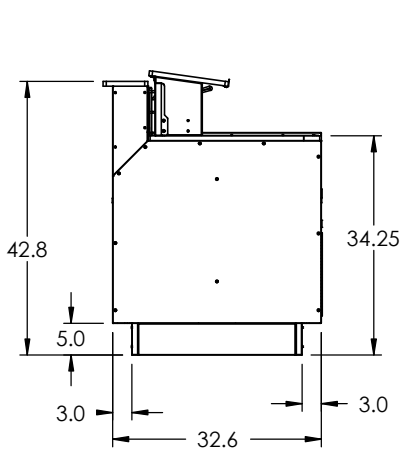

SPECIFICATION SHEET - S638

NON-BELTED CHECK OUT

For additional information and options contact Lyons Store Fixtures.

LYONS
STORE FIXTURES

11301 Electron Drive • Louisville, KY 40299 • Toll Free: 1-866-478-2372 • Fax: 1-866-478-2373