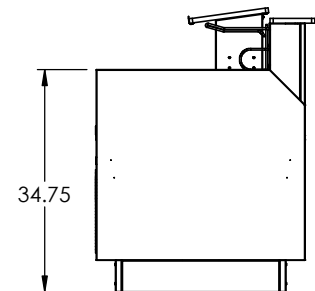

SPECIFICATION SHEET - S638

NON-BELTED CHECK OUT

For additional information and options contact Lyons Store Fixtures.

LYONS
STORE FIXTURES

11301 Electron Drive • Louisville, KY 40299 • Toll Free: 1-866-478-2372 • Fax: 1-866-478-2373