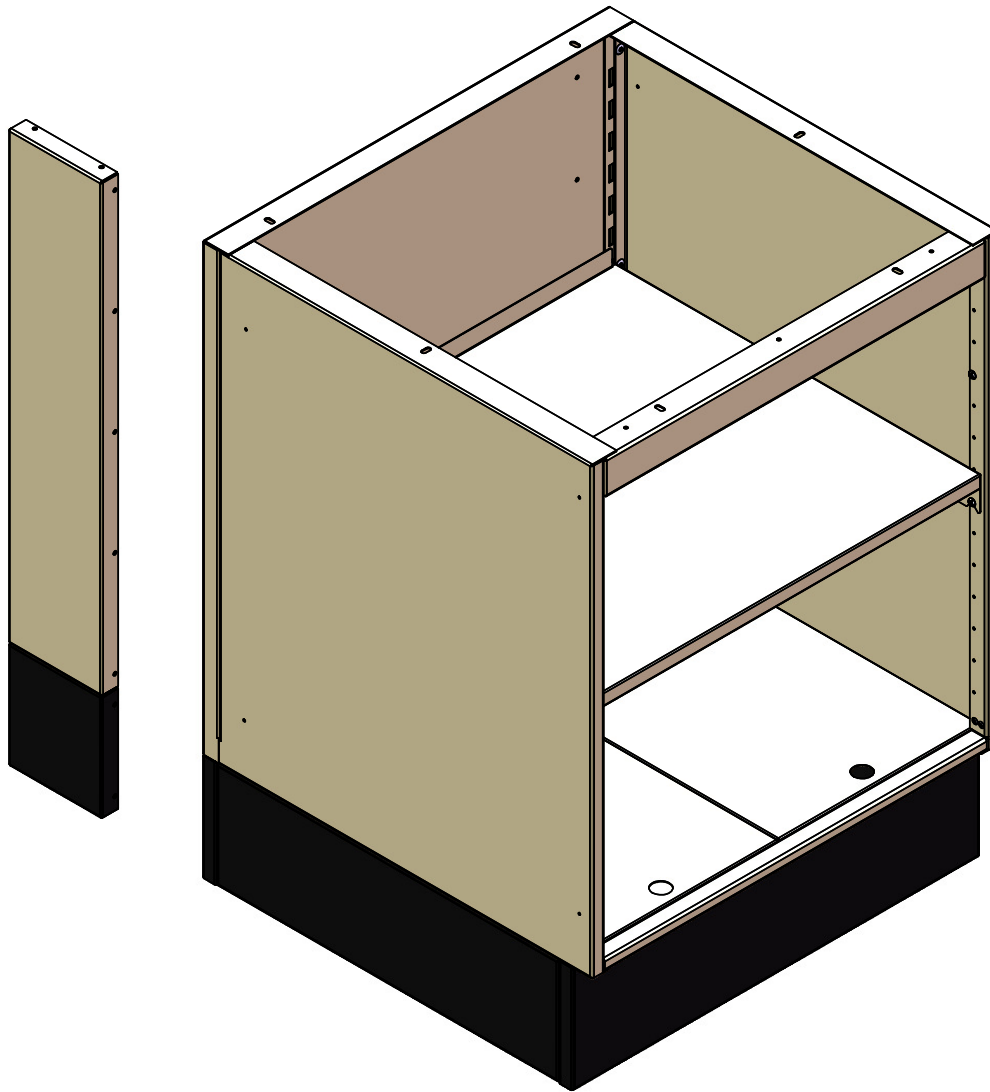

## END FILLER PANEL

### **END FILLER PANEL FEATURES:**

- Designed to finish off the opening of a standard 5 1/2" chase
- Finishes base and cabinet area at the end of a run

For additional information and options contact Lyons Store Fixtures.