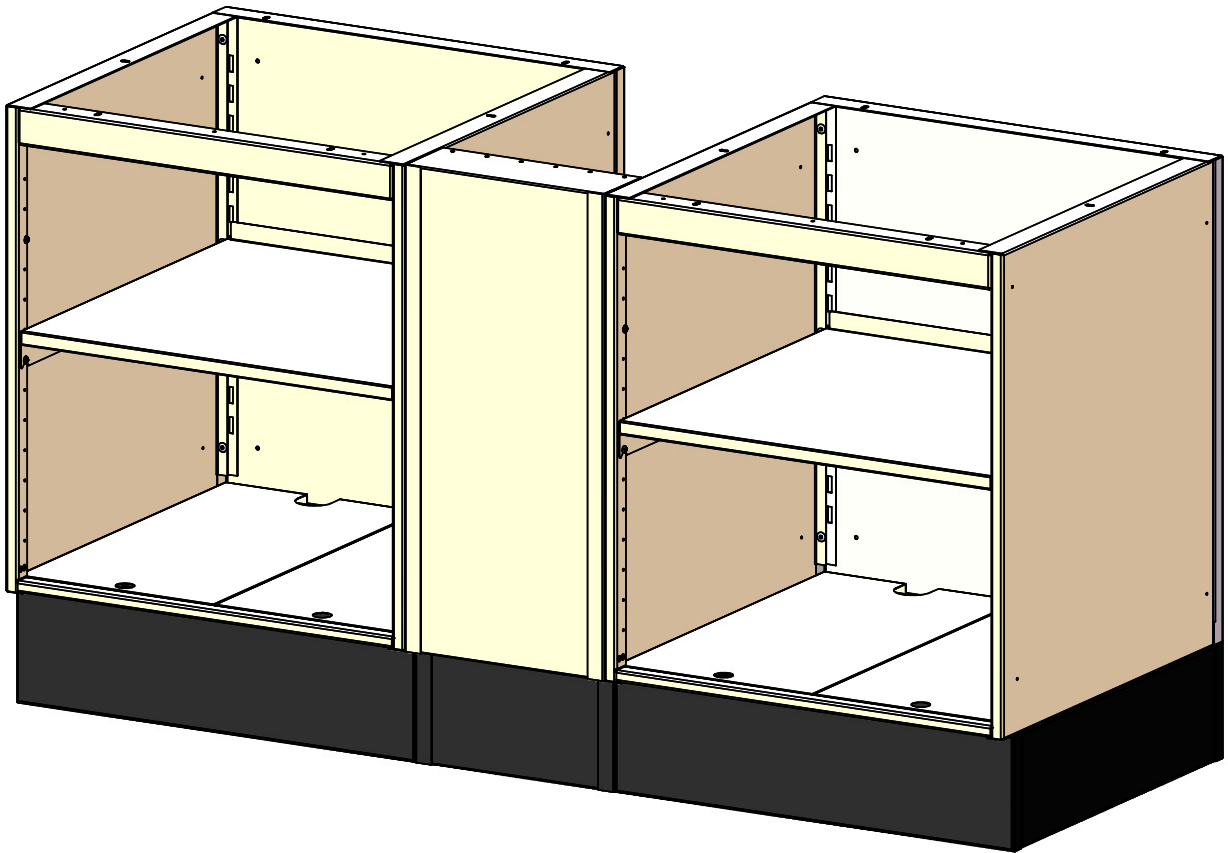

ADJUSTABLE FILLER PANEL

ADJUSTABLE FILLER PANEL FEATURES:

- Designed to complete a cabinet run unequal to length of standard cabinet bodies
- Easily cut to length in the field; adjustable from 2" to 12" in length
- Design provides finished edges after cutting to correct length