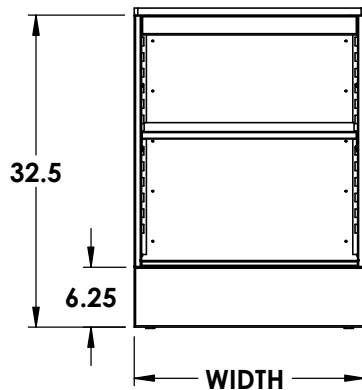

## CHECK OUT CABINET

FRONT ISO VIEW

REAR ISO VIEW

TOP VIEW

Part Number	Description	Width
CS-CO-400-24	24" CHECKOUT CABINET	24
CS-CO-400-24	30" CHECKOUT CABINET	30
CS-CO-400-24	36" CHECKOUT CABINET	36
CS-CO-400-24	48" CHECKOUT CABINET	48

**COMBINE COUNTERS TO  
CREATE ANY LENGTH**

FRONT VIEW

SIDE VIEW

For additional information and options contact Lyons Store Fixtures.

**LYONS**  
STORE FIXTURES

11301 Electron Drive • Louisville, KY 40299 • Toll Free: 1-866-478-2372 • Fax: 1-866-478-2373