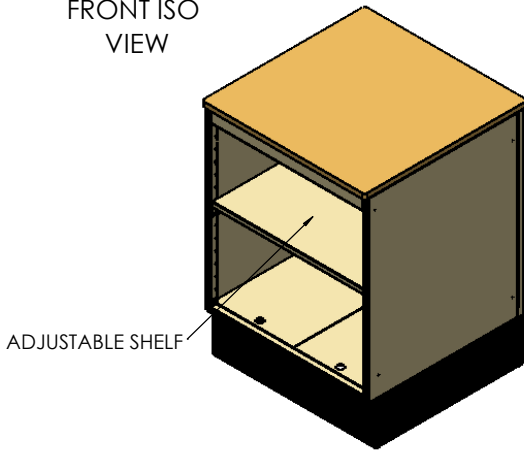

# SPECIFICATION SHEET - CS-CO-400

## CHECK OUT CABINET

FRONT ISO VIEW

REAR ISO VIEW

TOP VIEW

Part Number	Description	Width
CS-CO-400-24	24" CHECKOUT CABINET	24
CS-CO-400-24	30" CHECKOUT CABINET	30
CS-CO-400-24	36" CHECKOUT CABINET	36
CS-CO-400-24	48" CHECKOUT CABINET	48