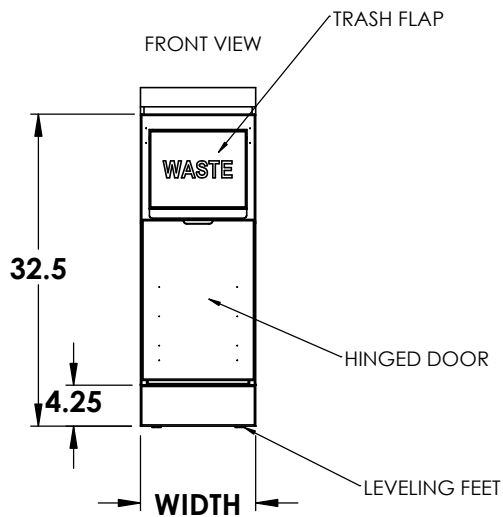

SPECIFICATION SHEET - CS-TC-100

TRASH CABINET

Part No.	Description	Width
CS-TC-100-12	12" Trash Cabinet	12"
CS-TC-100-18	18" Trash Cabinet	18"

**COMBINE COUNTERS TO
CREATE ANY LENGTH**

FRONT VIEW

For additional information and options contact Lyons Store Fixtures.

LYONS
STORE FIXTURES

11301 Electron Drive • Louisville, KY 40299 • Toll Free: 1-866-478-2372 • Fax: 1-866-478-2373