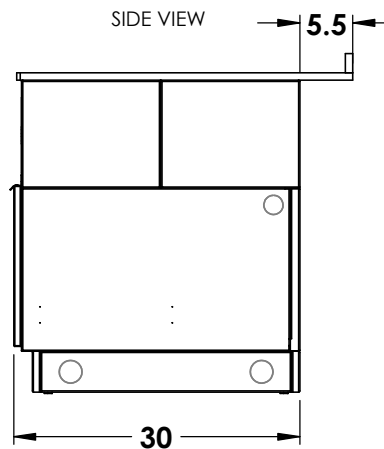

SIDE VIEW

For additional information and options contact Lyons Store Fixtures.

LYONS
STORE FIXTURES

11301 Electron Drive • Louisville, KY 40299 • Toll Free: 1-866-478-2372 • Fax: 1-866-478-2373